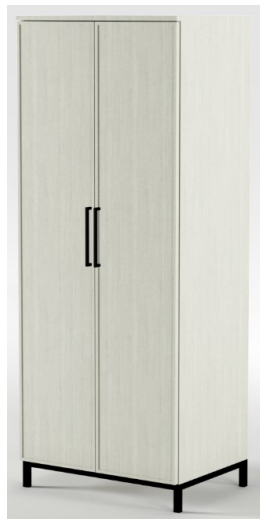

Trim w/ Metal Base

CONTACT

453 5th St, Random Lake, WI 53075
(800) 967-3688
sales@woodgenixllc.com

SOCIAL MEDIA

@woodgenixllc
@woodgenix
@woodgenixllc

Trim w/ Metal Base

Features:

- Top – 3DL Laminate
- Case—TFL with PVC Edges
- Doors and Drawer fronts 3DL Laminate
- Drawer Slides – Epoxy coated – 100lb rated

Options:

- Caster (where available)
- Disposable Drawer Liner for the Bedside Cabinet
- Drawer Lock

Statement of Line

Bedside
21" W X 18" D X 30" H

Three Drawer Bedside
21" W X 18" D X 30" H

Four Drawer Chest
30" W X 18" D X 34" H

OBT
15" W X 30" L

Two Door/Two Drawer Wardrobe
30" W X 22" D X 76" H

Two Door Wardrobe
30" W X 22" D X 76" H

Headboard
36" W x 20" H

Footboard
36" W x 18" H